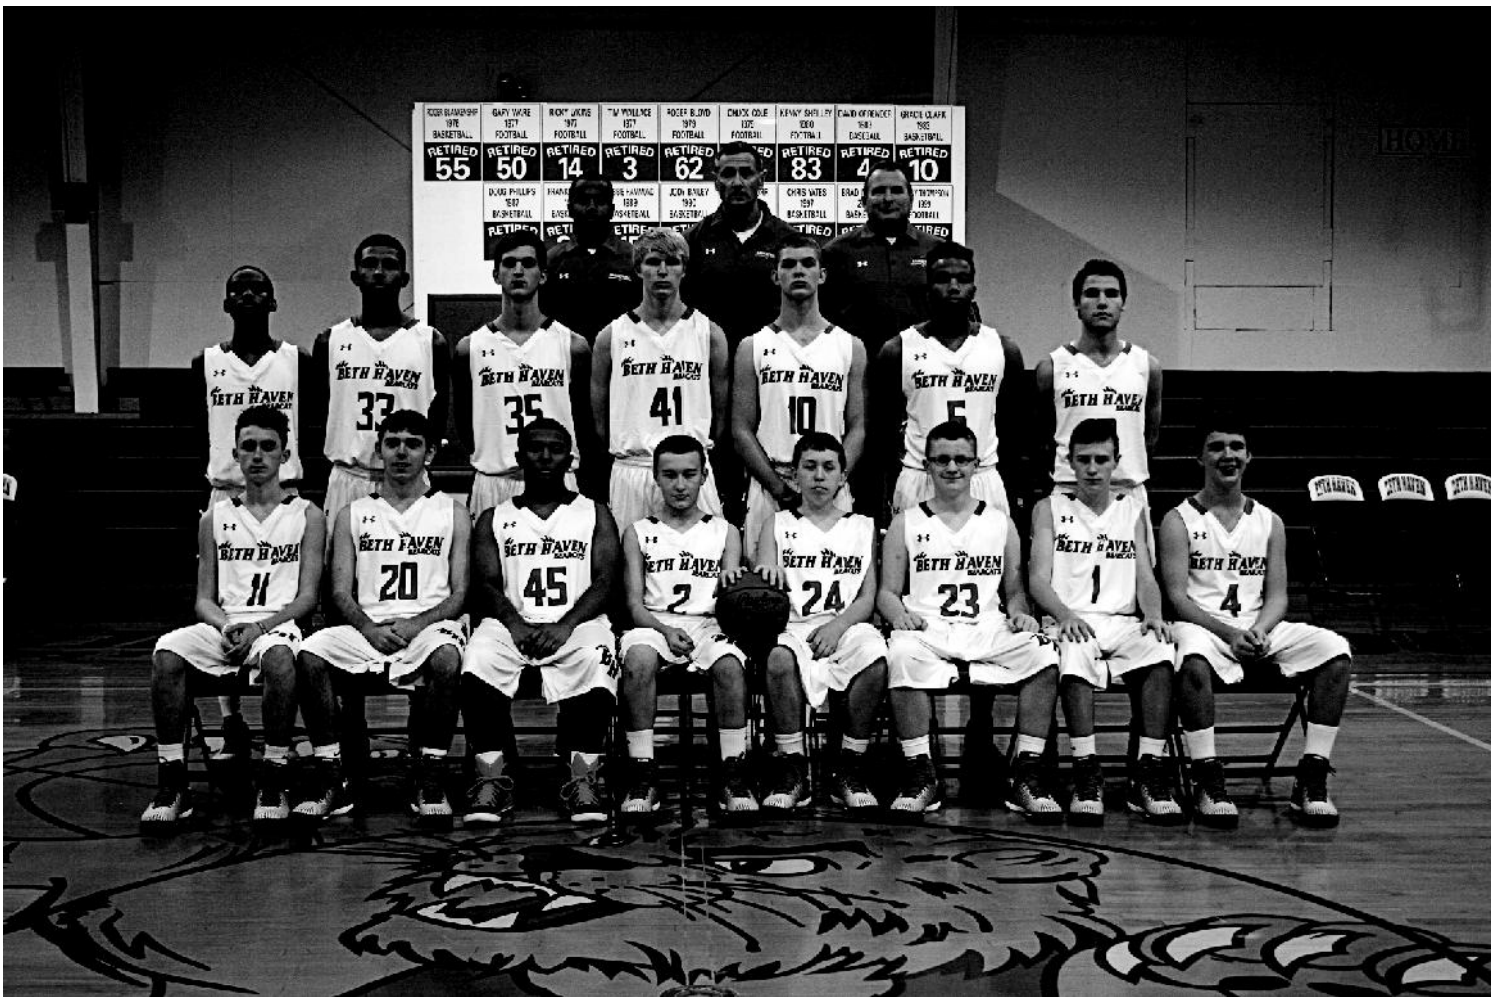

BETH HAVEN BEARCATS

Number	Name	Height	Position	Grade
1	Hunter Judd	5' 8"	Guard	Fr.
2	Isiah Mahoney	5' 5"	Guard	7th
3	Duncan Barber	5' 10"	Guard	Jr.
4	Joseph McNair	5' 10"	Guard	Sr.
5	Victor Billingslea	6' 1"	Guard	Sr.
10	Austin Streble	6' 1"	Guard	Fr.
11	Jaylyn Allen	5' 11"	Guard	Fr.
12	Laron Mims	5' 8"	Guard	Jr.
20	Gavyn Duncan	5' 11"	Guard	Jr.
23	Seth Winningham	5' 9"	Guard	Fr.
24	Tyler Van Shuren	5'9"	Guard	Fr.
33	Daythan Greathouse	6' 3"	Forward	Jr.
35	Ryan Gibson	6 '3"	Foward	Jr.
41	Cody Mikel	6' 4"	Foward	Soph.
45	Ray Clyburn	5' 8"	Forward	Fr.
14	Andrew Gahan	5' 11"	Forward	8th

Head Coach: Michael Stinnett
Assistant Coaches: Pat Fallon, Shawntae Gibbs
Manager: Michael Ray Stinnett